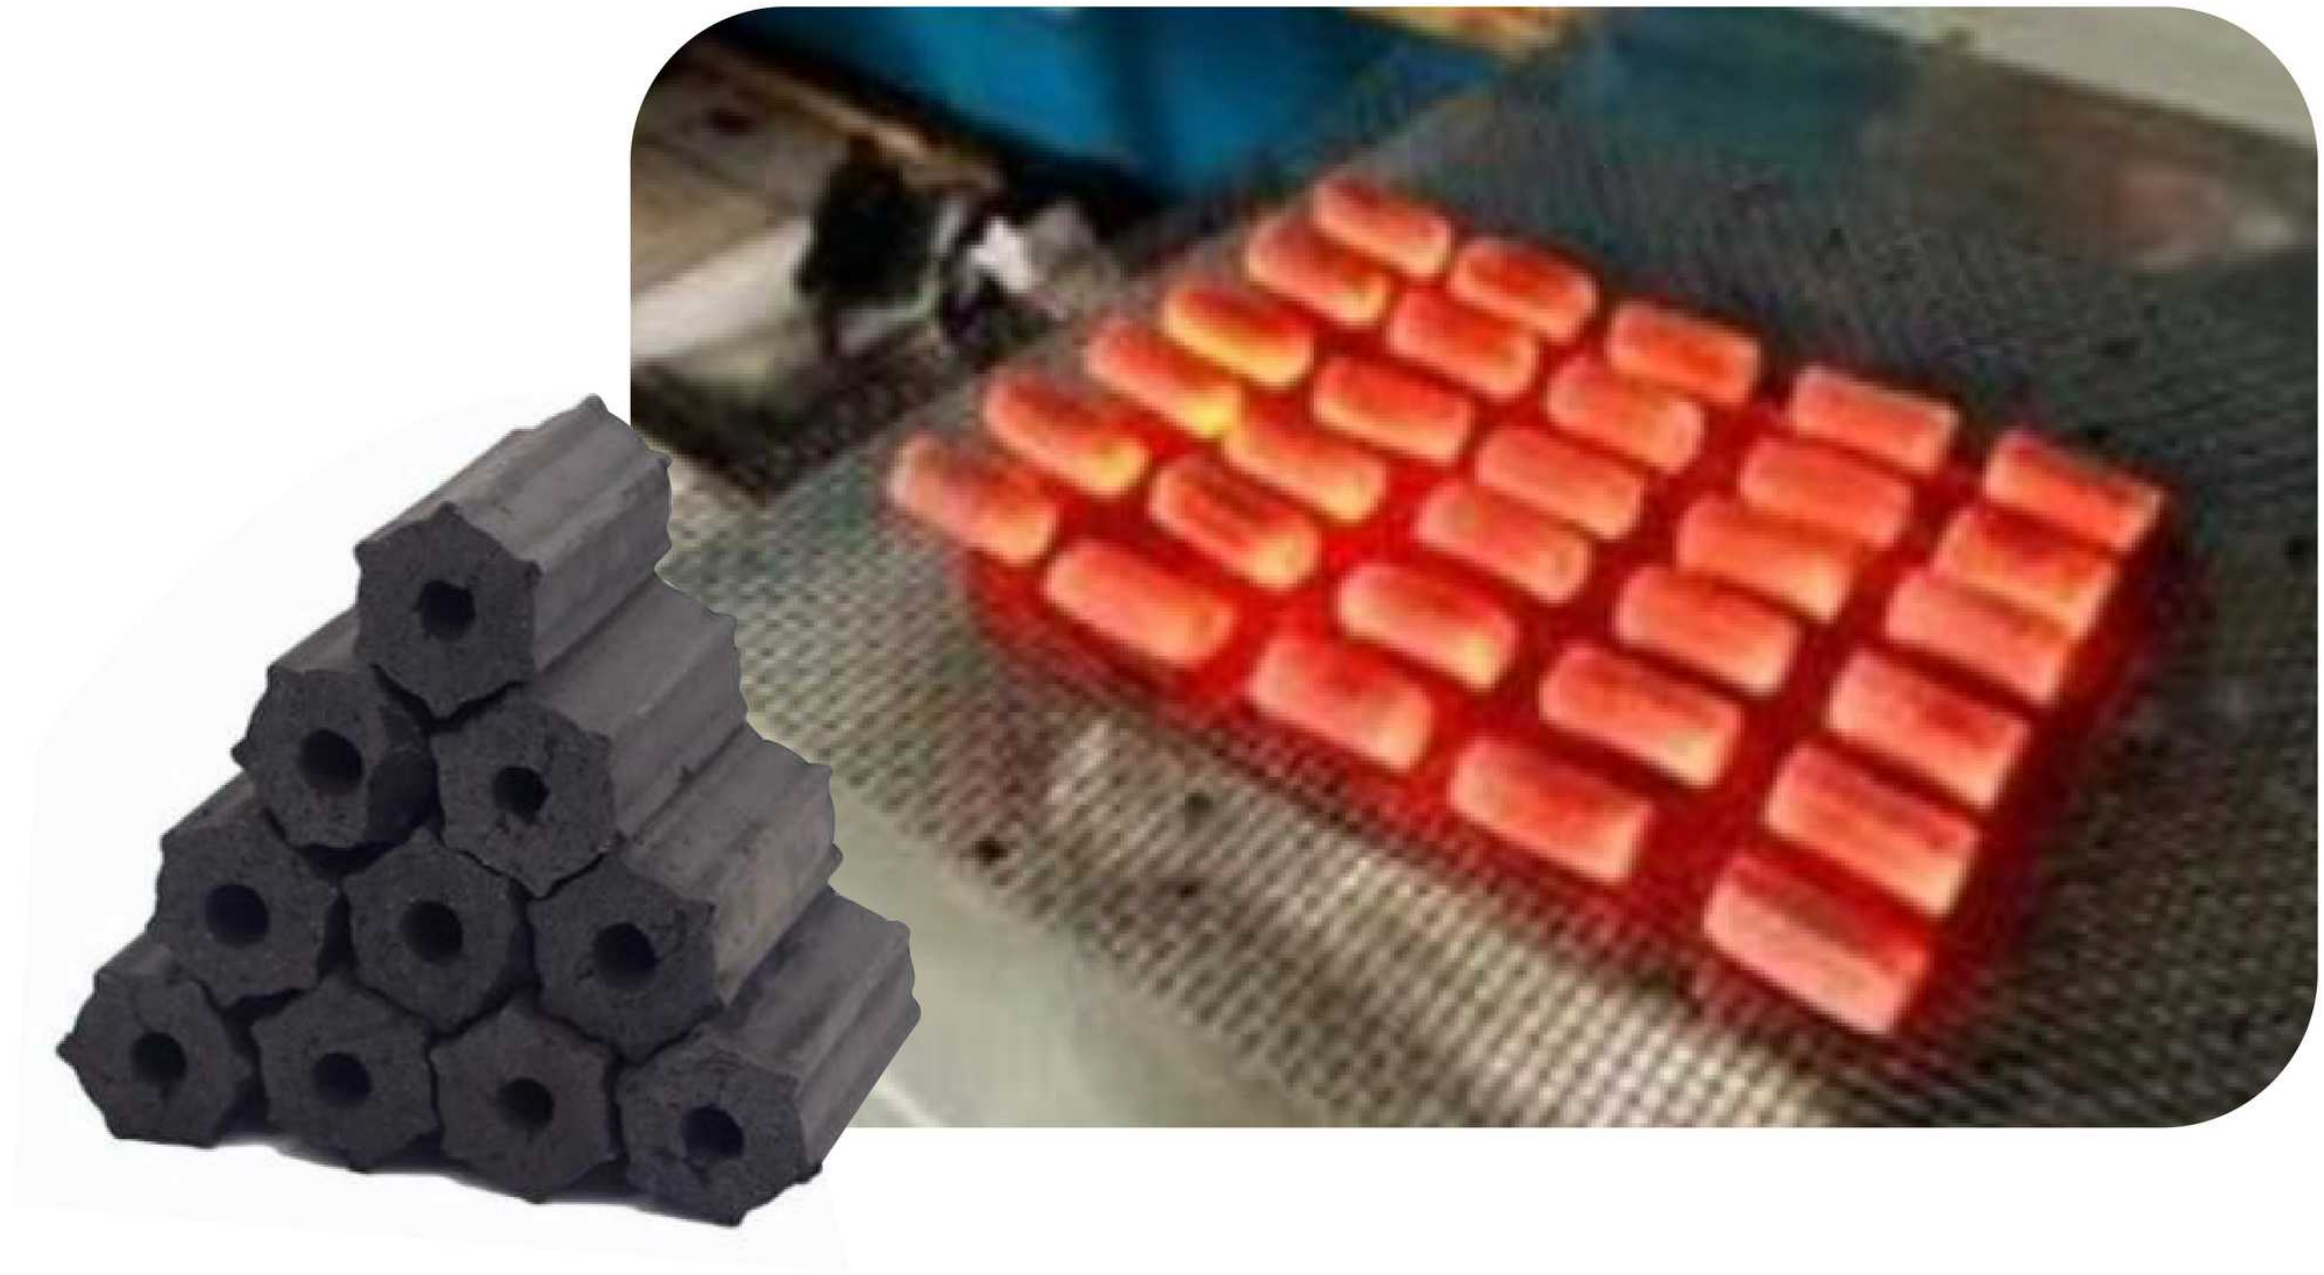

COCONUT SHELL CHARCOAL BRIQUETTE

GRADE B LEVEL (LOKAL)

Premium Quality, With residue coconut shell charcoal briquette for Industrial or BBQ Hexagonal hape (shape according to request)

- Calorie Value : 5500 - 6000 Kcal
- Total Mousture : 7%
- Ash Content : $\pm$ 2,5%
- Fixed Carbon : 75 - 76%
- Burning Time : 2 Hours
- Yellow Gold Ash
- Size Dia 50 mm x 100 mm
- MSDS Certificate
- 10 kg packaging carton (include inner box)