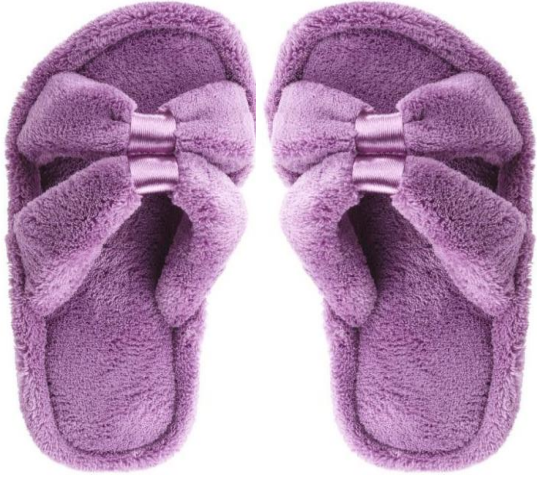

Recommended Slippers

Code	Color code	Size	Qty	Price
OTJ6	#e1e2dd	36-43	1	\$

Material

Upper	Baby terry (Recommended) or customized
Sole	Baby terry (Recommended) or customized
Insole	Memory foam
Outsole	EVA (Recommended) or customized
Handmade	Handmade
Disposable	Non-Disposable

Recommended Slippers

Code	Color code	Size	Qty	Price
OTJ6	#ded6d4	36-43	1	\$

Material

Upper	Linen (Recommended) or customized
Sole	Linen (Recommended) or customized
Insole	Memory foam
Outsole	Rubber (Recommended) or customized
Handmade	Handmade
Disposable	Non-Disposable

Recommended Slippers

Code	Color code	Size	Qty	Price
OTJ7	#9ca1a4	36-43	1	\$

Material

Upper	Baby terry (Recommended) or customized
Sole	Baby terry (Recommended) or customized
Insole	Memory foam
Outsole	EVA (Recommended) or customized
Handmade	Handmade
Disposable	Non-Disposable