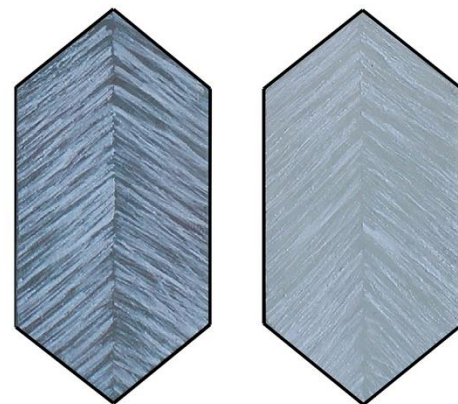

Urban Metroline

Design : Feather

Size : 10x20 cm / 3.9x7.8 inches

Thickness : 0.8 cm / 0.31 Inches

Urban Metroline

Design : Pencil

Size : 2.5x20 cm / 0.9x7.8 inches

Thickness : 0.8 cm / 0.31 Inches