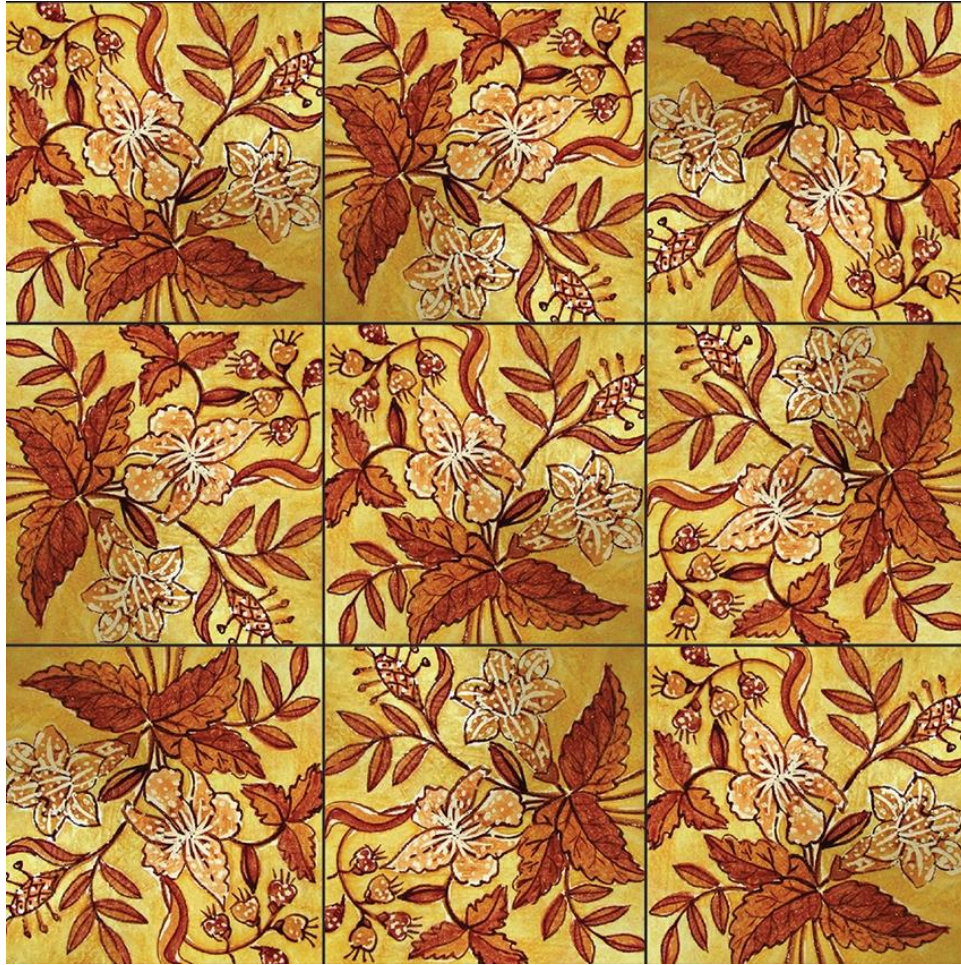

Urban Tropicana

Design : Bouquet

Size : 15x15 cm / 5.9x5.9 inches

Thickness : 0.8 cm / 0.31 Inches