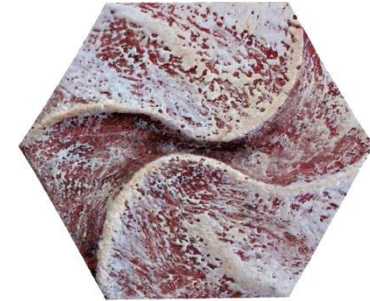

Deco Metroline

Design : Hedo

Size (dia) : 17 cm / 6.6 inches

Thickness : 1.2 – 1.4 cm / 0.47-0.55 Inches