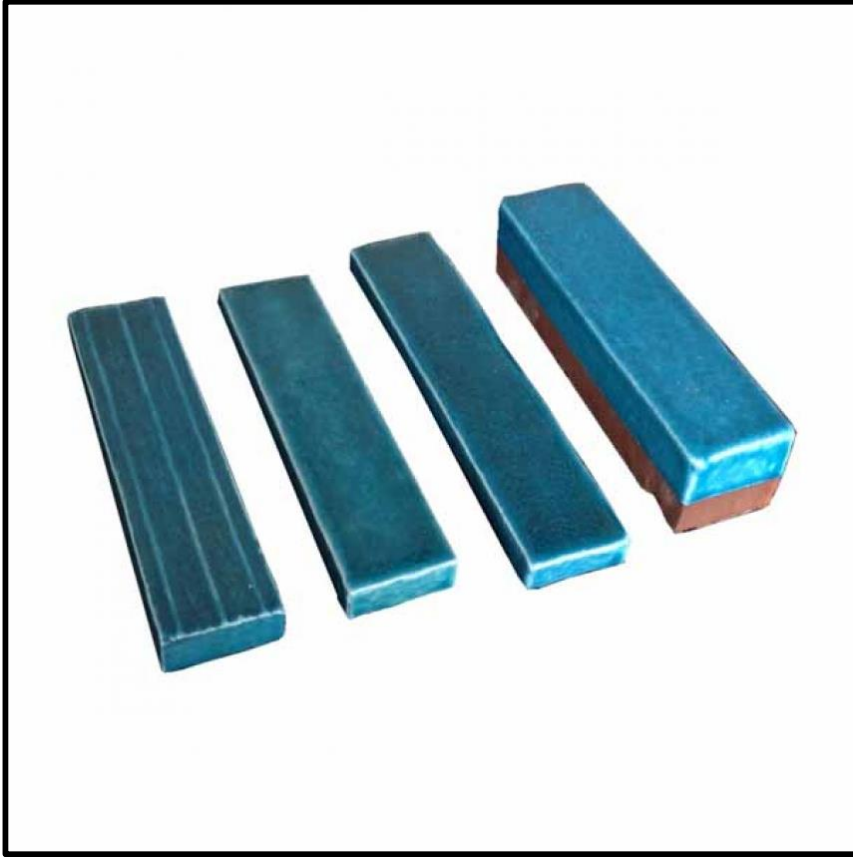

Gumi Bricks

Design : Gloss – Persian Blue

Size Available : 20x5x5 cm / 7.8x1.9x1.9 Inches

23.5x5x2 cm / 9.2x1.9x0.7 Inches

21x5x2 cm / 8.2x1.9x0.7 Inches