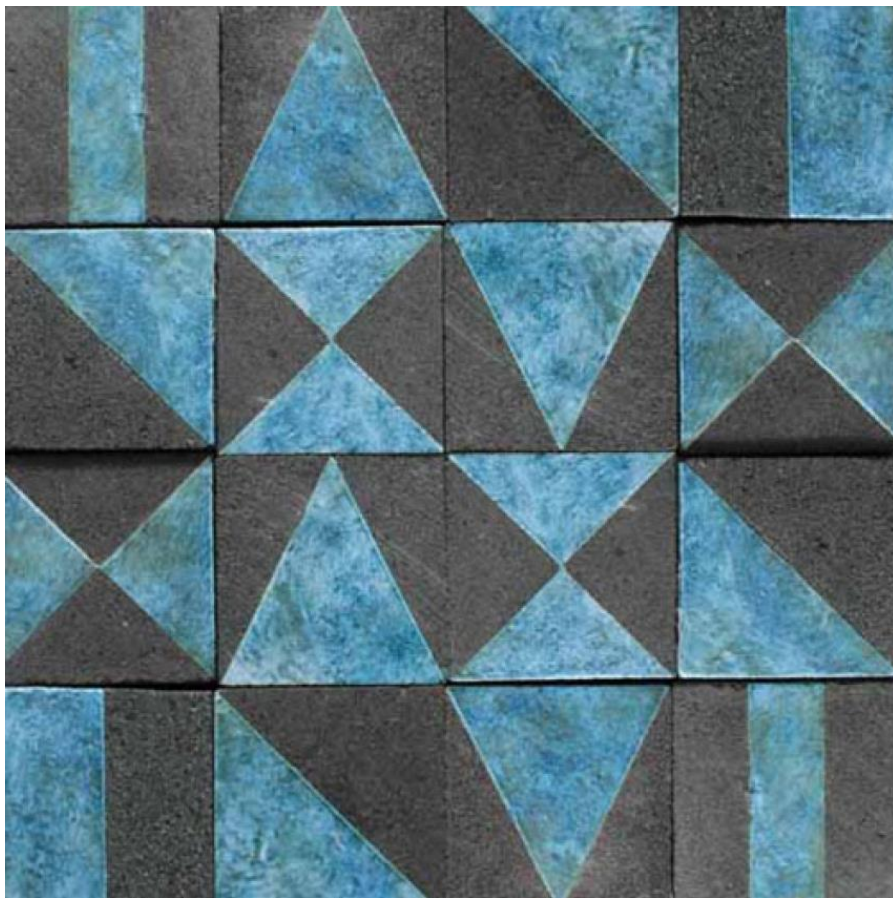

Thickness : 1.3-1.5 cm / 0.51-0.59 Inches

Agung Lava Stone

Design : Modern – Vertex

Size Available : 10x10 cm / 3.9x3.9 Inches

Thickness : 1.3-1.5 cm / 0.51-0.59 Inches

Agung Lava Stone

Design : Modern – Stripe