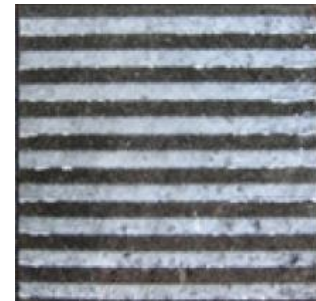

Agung Lava Stone

Design : Modern – Stripe

Size Available : 20x20 cm / 7.8x7.8 Inches

Thickness : 1.3-1.5 cm / 0.51-0.59 Inches