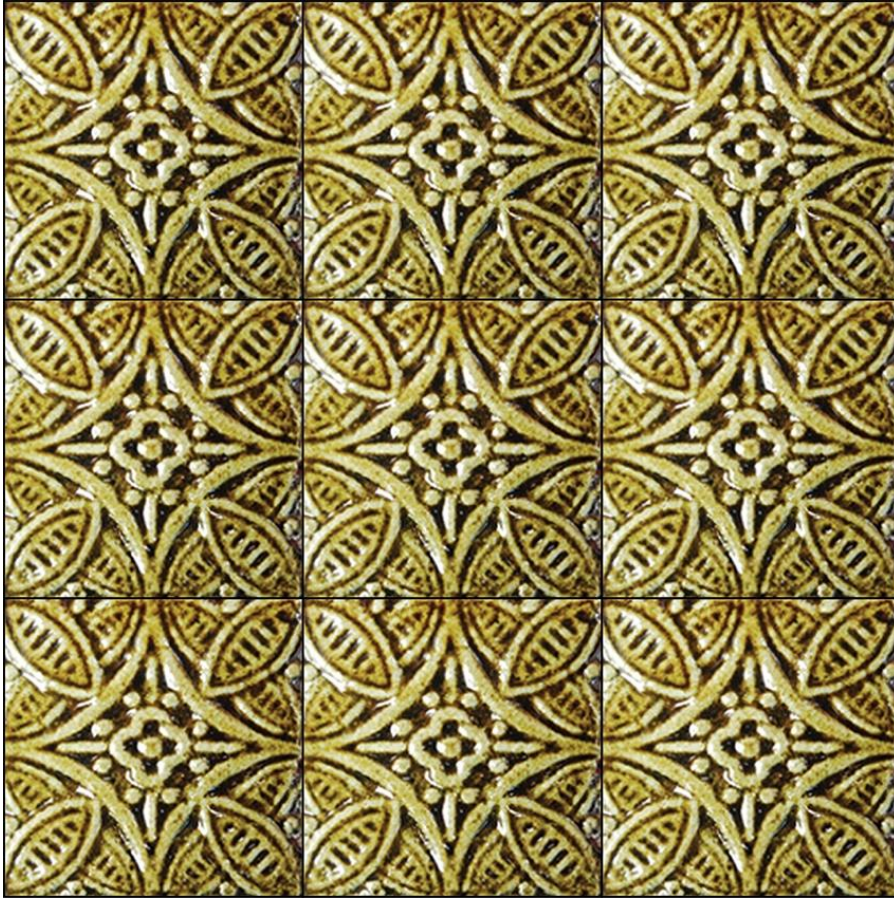

Deco Classic

Design : Jaipur

Size : 10x10 cm / 3.9x3.9 inches

Thickness : 1.2 – 1.4 cm / 3.9-3.9 Inches