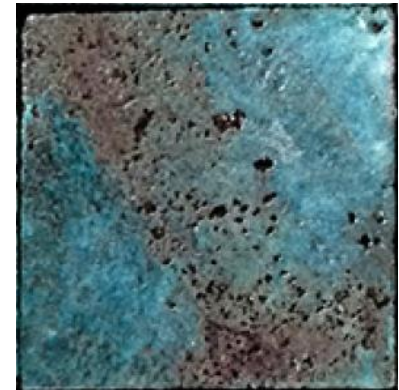

Agung Lava Stone

Design : Wash - Jade

Size Available : 10x10 cm / 3.9x3.9 inches

5x20 cm / 1.9x7.8 Inches

15x15 cm / 5.5x5.5 Inches

20x20 cm / 7.8x7.8 Inches

Thickness : 1.3-1.5 cm / 0.51-0.59 Inches

Agung Lava Stone