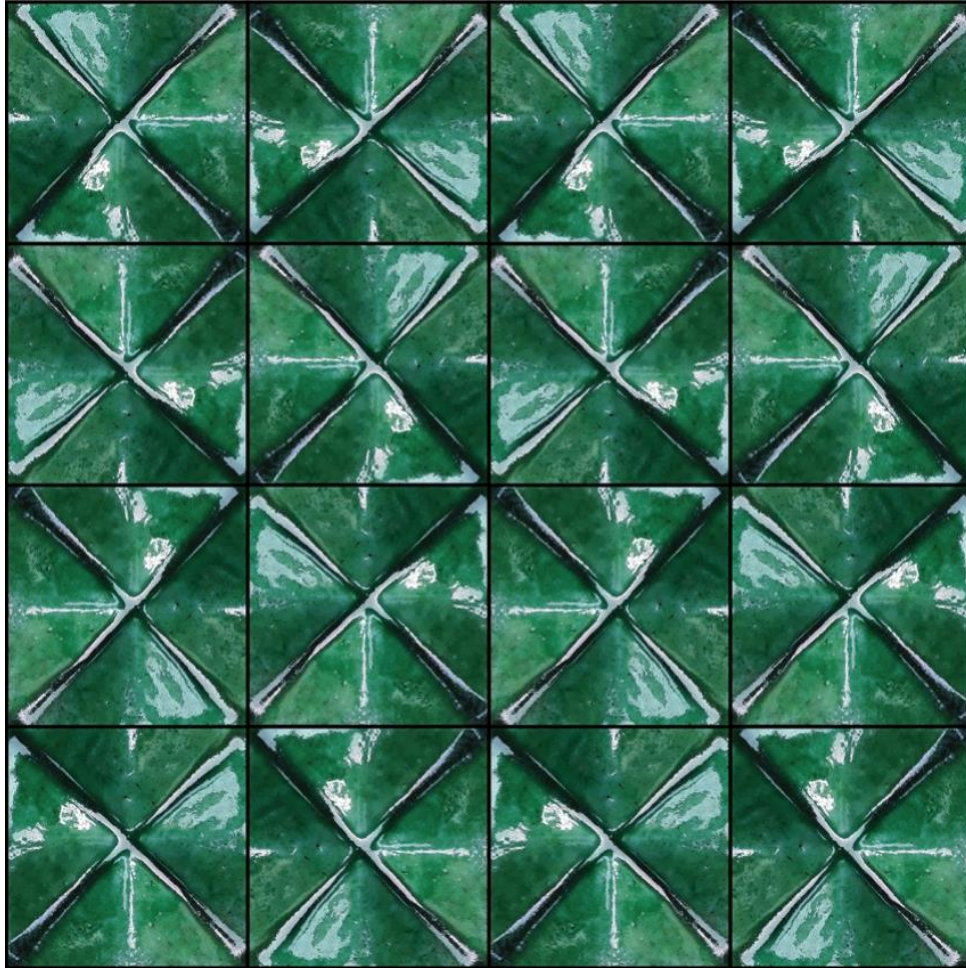

Design : Bouquet

Size : 15x15 cm / 5.9x5.9 inches

Thickness : 0.8 cm / 0.31 Inches

Mama Zonia Restaurant, Dubai

Deco Ceramic Tile are handcrafted in our Balinese studio using our unique sand casting technique. Deco Ceramic Tile comes in 5 new palatable collections with the trademark Philip Lakeman Ceramic glaze surfaces. Each tile is individually handcrafted by our Indonesian craftsmen. The surfaces have a unique patina finish which resemble ancient tiles combined with a contemporary reconnaissance. Deco handmade ceramic tile can be used indoor & outdoor. Ideal for areas where you wish to enlighten the senses of touch & feel.