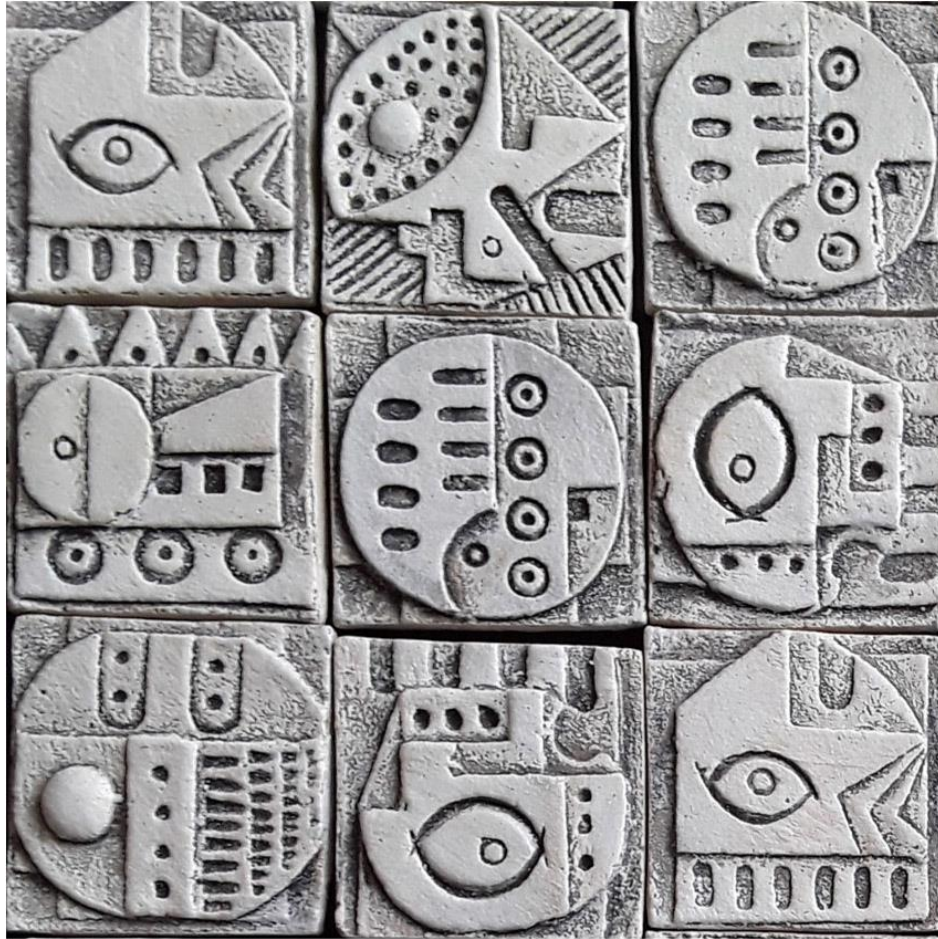

Deco Metroline

Design : Brutalist

Size : 15x15 cm / 5.9x5.9 inches

Thickness : 1.2 – 1.4 cm / 0.47-0.55 Inches