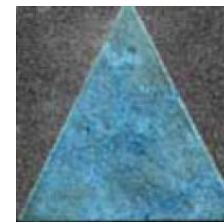

Thickness : 1.3-1.5 cm / 0.51-0.59 Inches

Agung Lava Stone

Design : Modern – Vertex

Size Available : 10x10 cm / 3.9x3.9 Inches

Thickness : 1.3-1.5 cm / 0.51-0.59 Inches

Agung Lava Stone

Design : Modern – Stripe