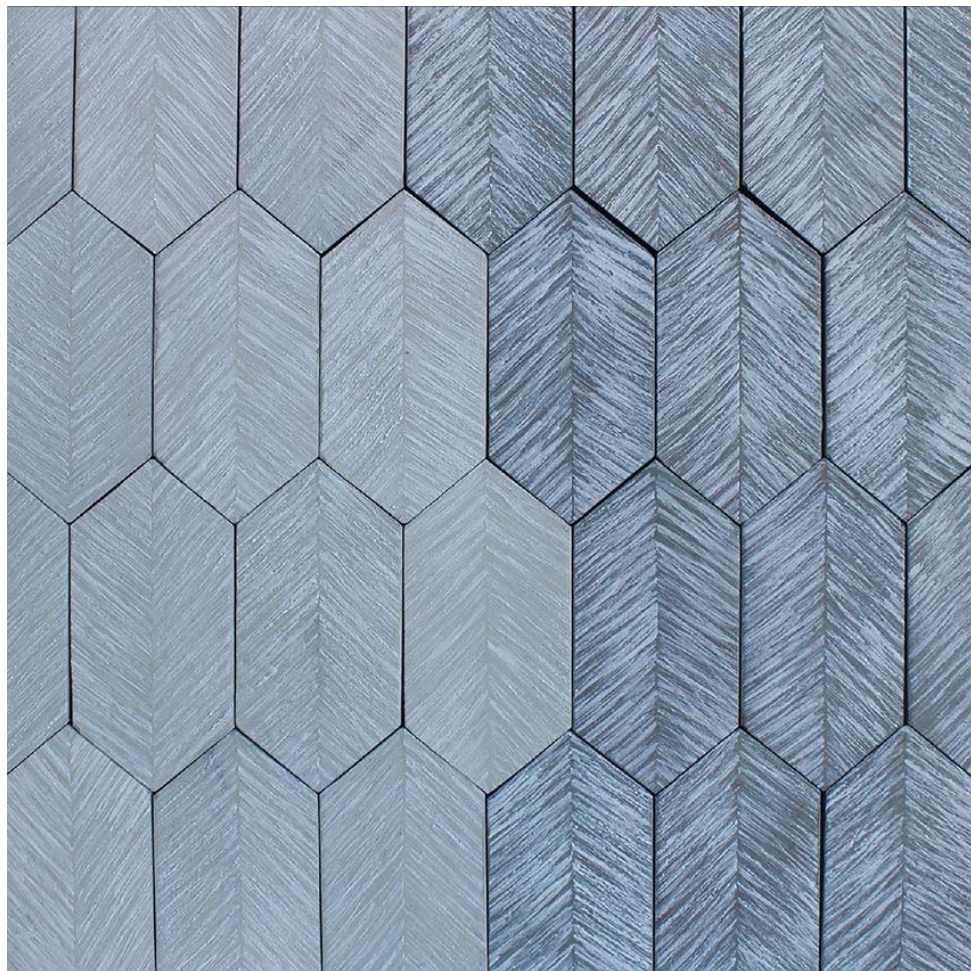

PRODUCTS

Urban

Deco

Agung Lava Stone

Gumi Bricks

Amber Beach Resort, Lombok

Urban Ceramic Tile is a flat pressed ceramic body ideal for flooring, walls & wet areas including swimming pools, Indoor - outdoor. Urban Ceramic Tile has endless possibilities - comes in 5 new distinct collections with the trademark Philip Lakeman Ceramic hand painted ceramic tile surfaces & textures. Each tile is individually hand crafted by our local Balinese Artisans under the direction of Philip. One of the unique qualities of handmade ceramic tile is the ability to create a ceramic surface like nothing else. Whether it be pattern surfaces or textured brush marks, the modulation of glaze tone gives the tiles an extraordinary character.