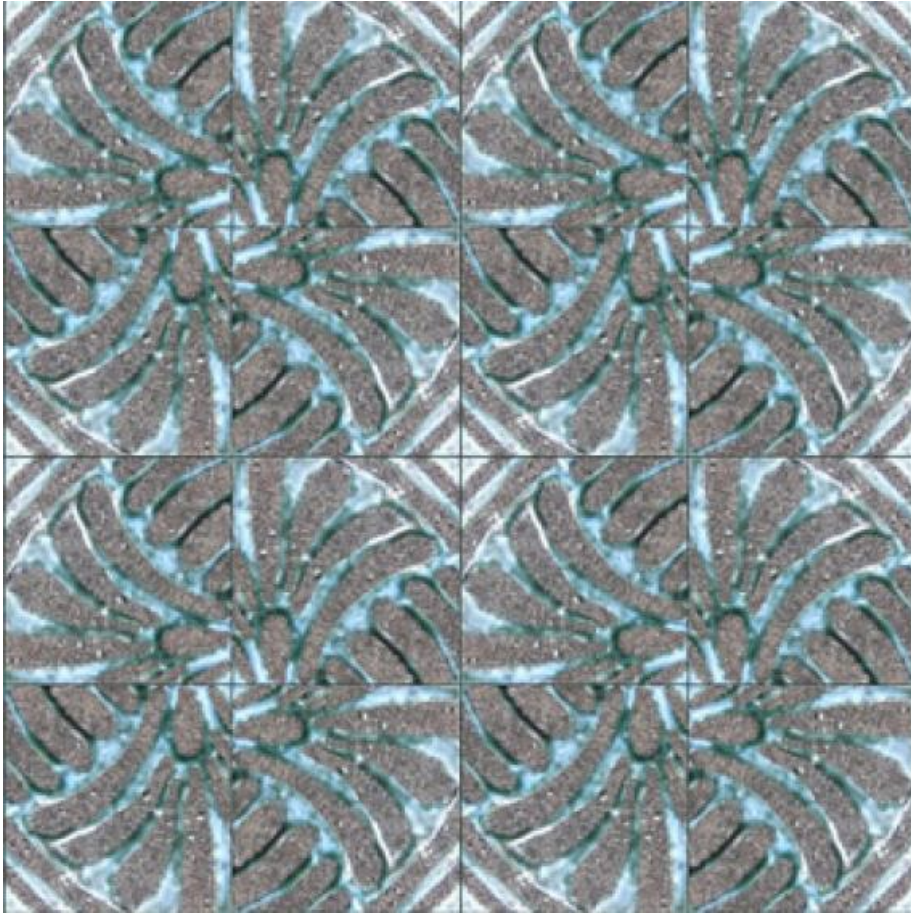

Agung Lava Stone

Design : Block – Palm

Size Available : 20x20 cm / 7.8x7.8 Inches

Thickness : 1.3-1.5 cm / 0.51-0.59 Inches