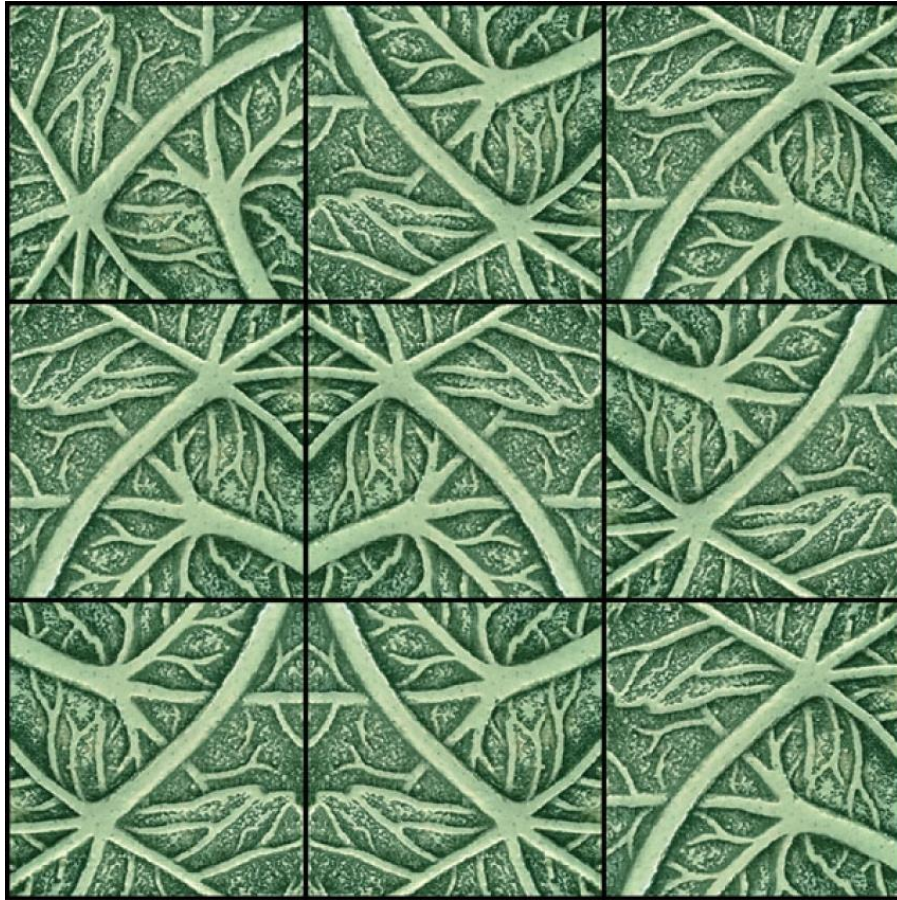

Deco Tropicana

Design : Leaf

Size : 15x15 cm / 5.9x5.9 inches

Thickness : 1.2 – 1.4 cm / 3.9-3.9 Inches