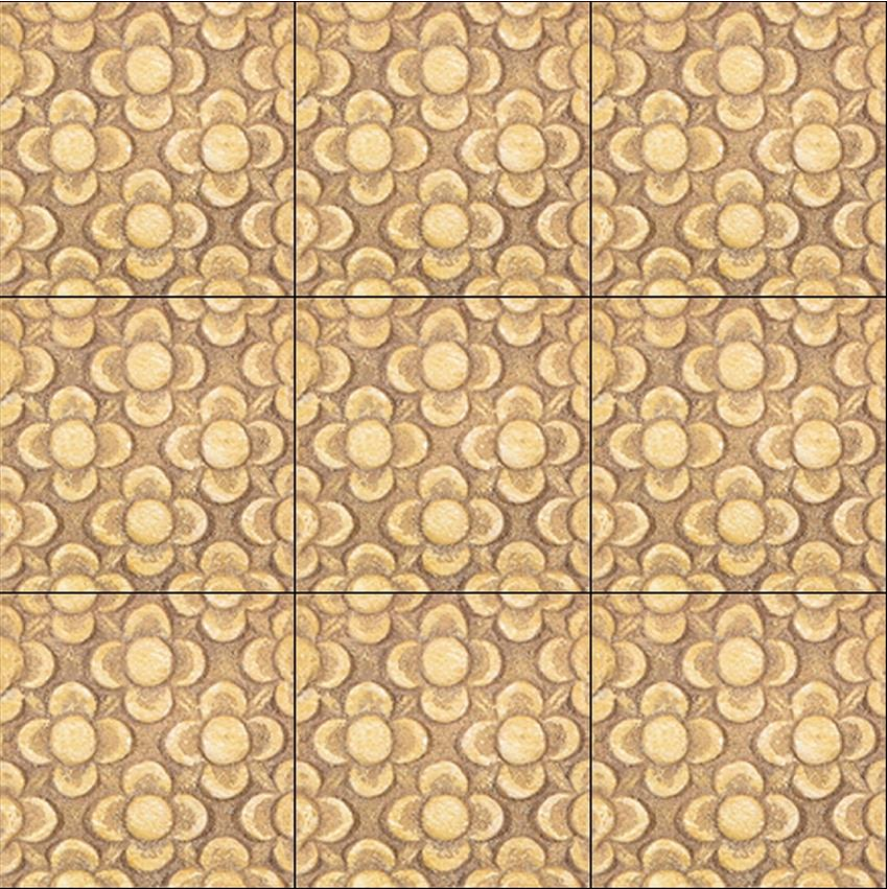

Deco Metroline

Design : Hedo

Size (dia) : 17 cm / 6.6 inches

Thickness : 1.2 – 1.4 cm / 0.47-0.55 Inches

Deco Classic

Design : Kapu – kapu

Size : 10x10 cm / 6.6 inches

Thickness : 1.2 – 1.4 cm / 3.9-3.9 Inches