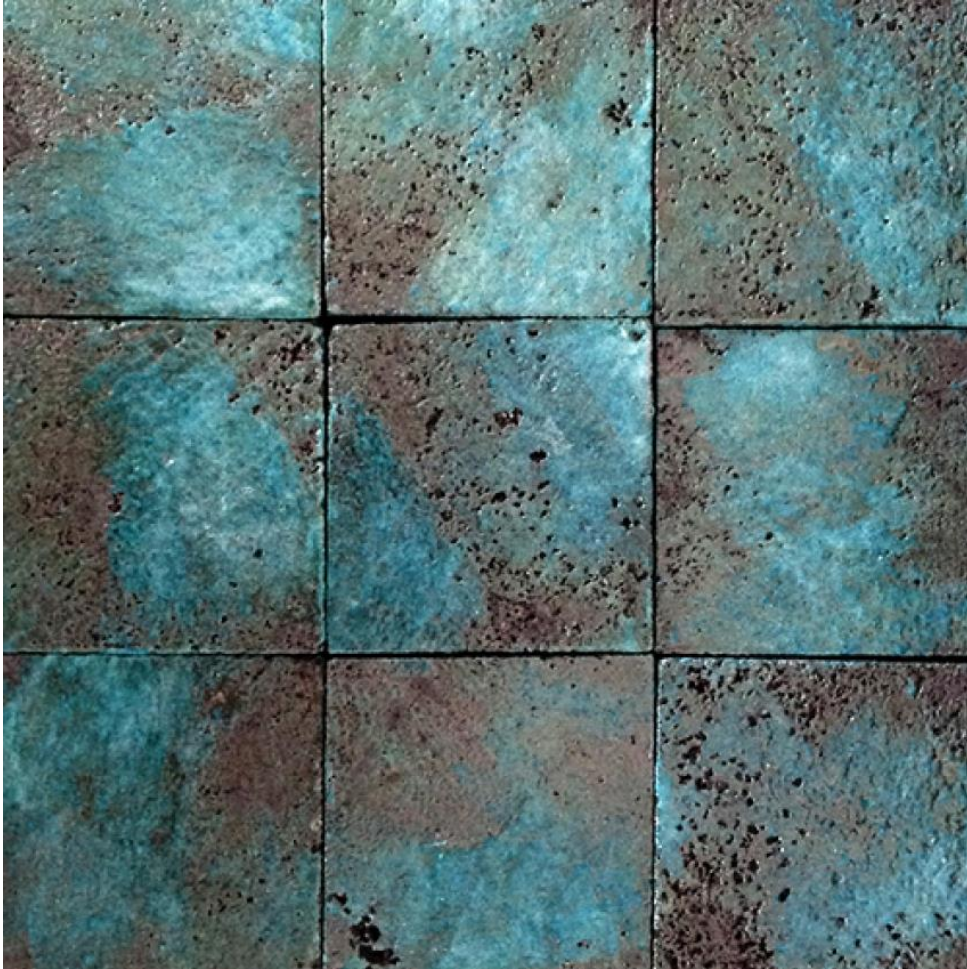

Agung Lava Stone