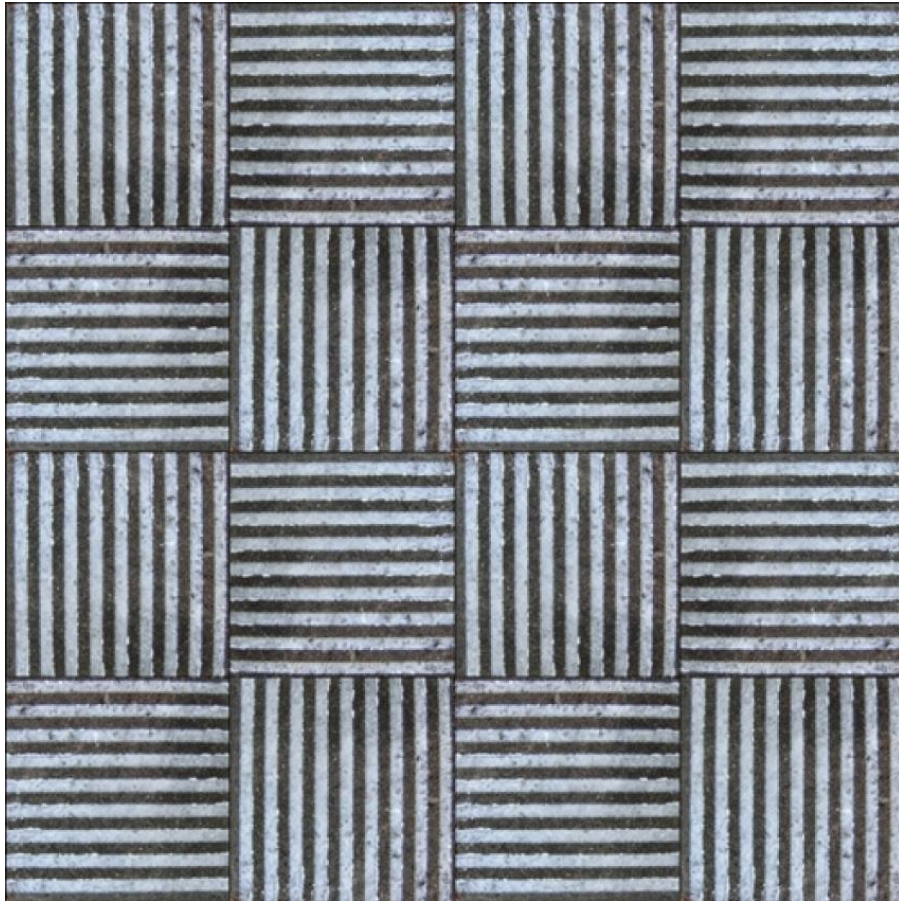

Thickness : 1.3-1.5 cm / 0.51-0.59 Inches

Agung Lava Stone

Design : Modern – Vertex

Size Available : 10x10 cm / 3.9x3.9 Inches

Thickness : 1.3-1.5 cm / 0.51-0.59 Inches

Agung Lava Stone

Design : Modern – Stripe