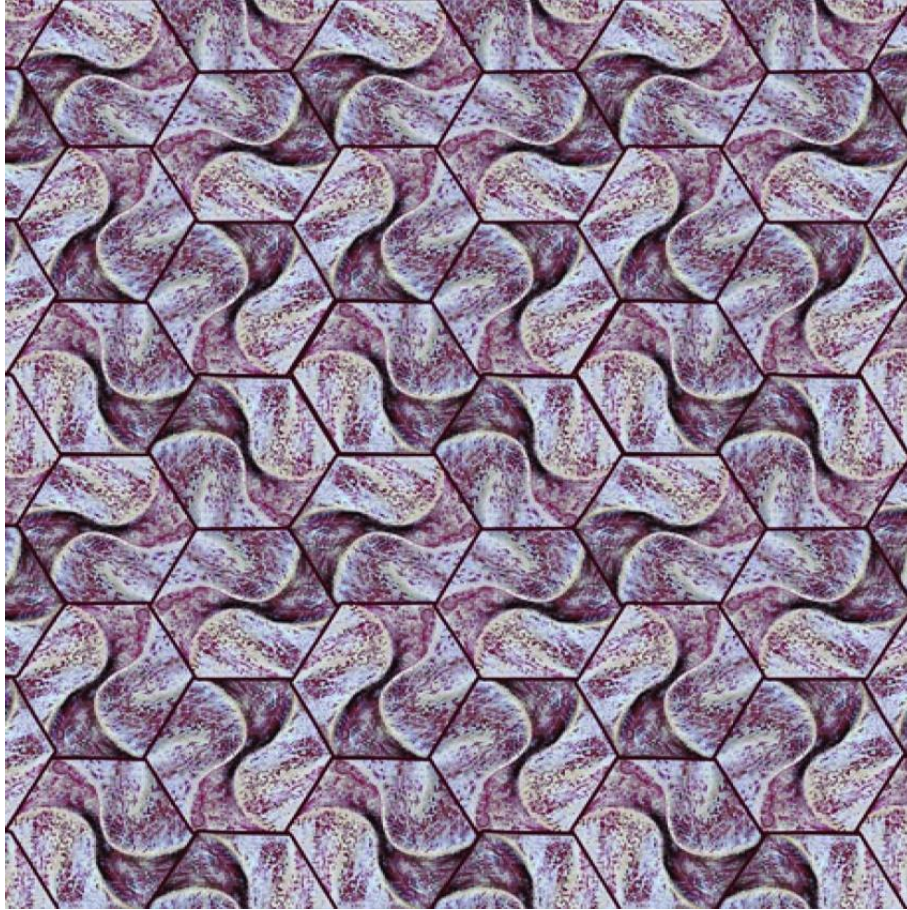

Deco Metroline

Design : Peak

Size : 10x10 cm / 3.9x3.9 inches

Thickness : 1.2 – 1.4 cm / 0.47-0.55 Inches

Deco Metroline

Design : Brutalist

Size : 15x15 cm / 5.9x5.9 inches

Thickness : 1.2 – 1.4 cm / 0.47-0.55 Inches