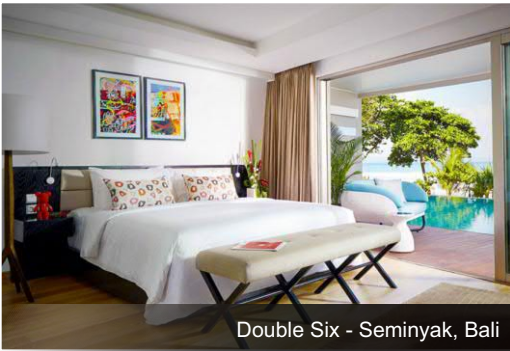

Alila - Seminyak, Bali