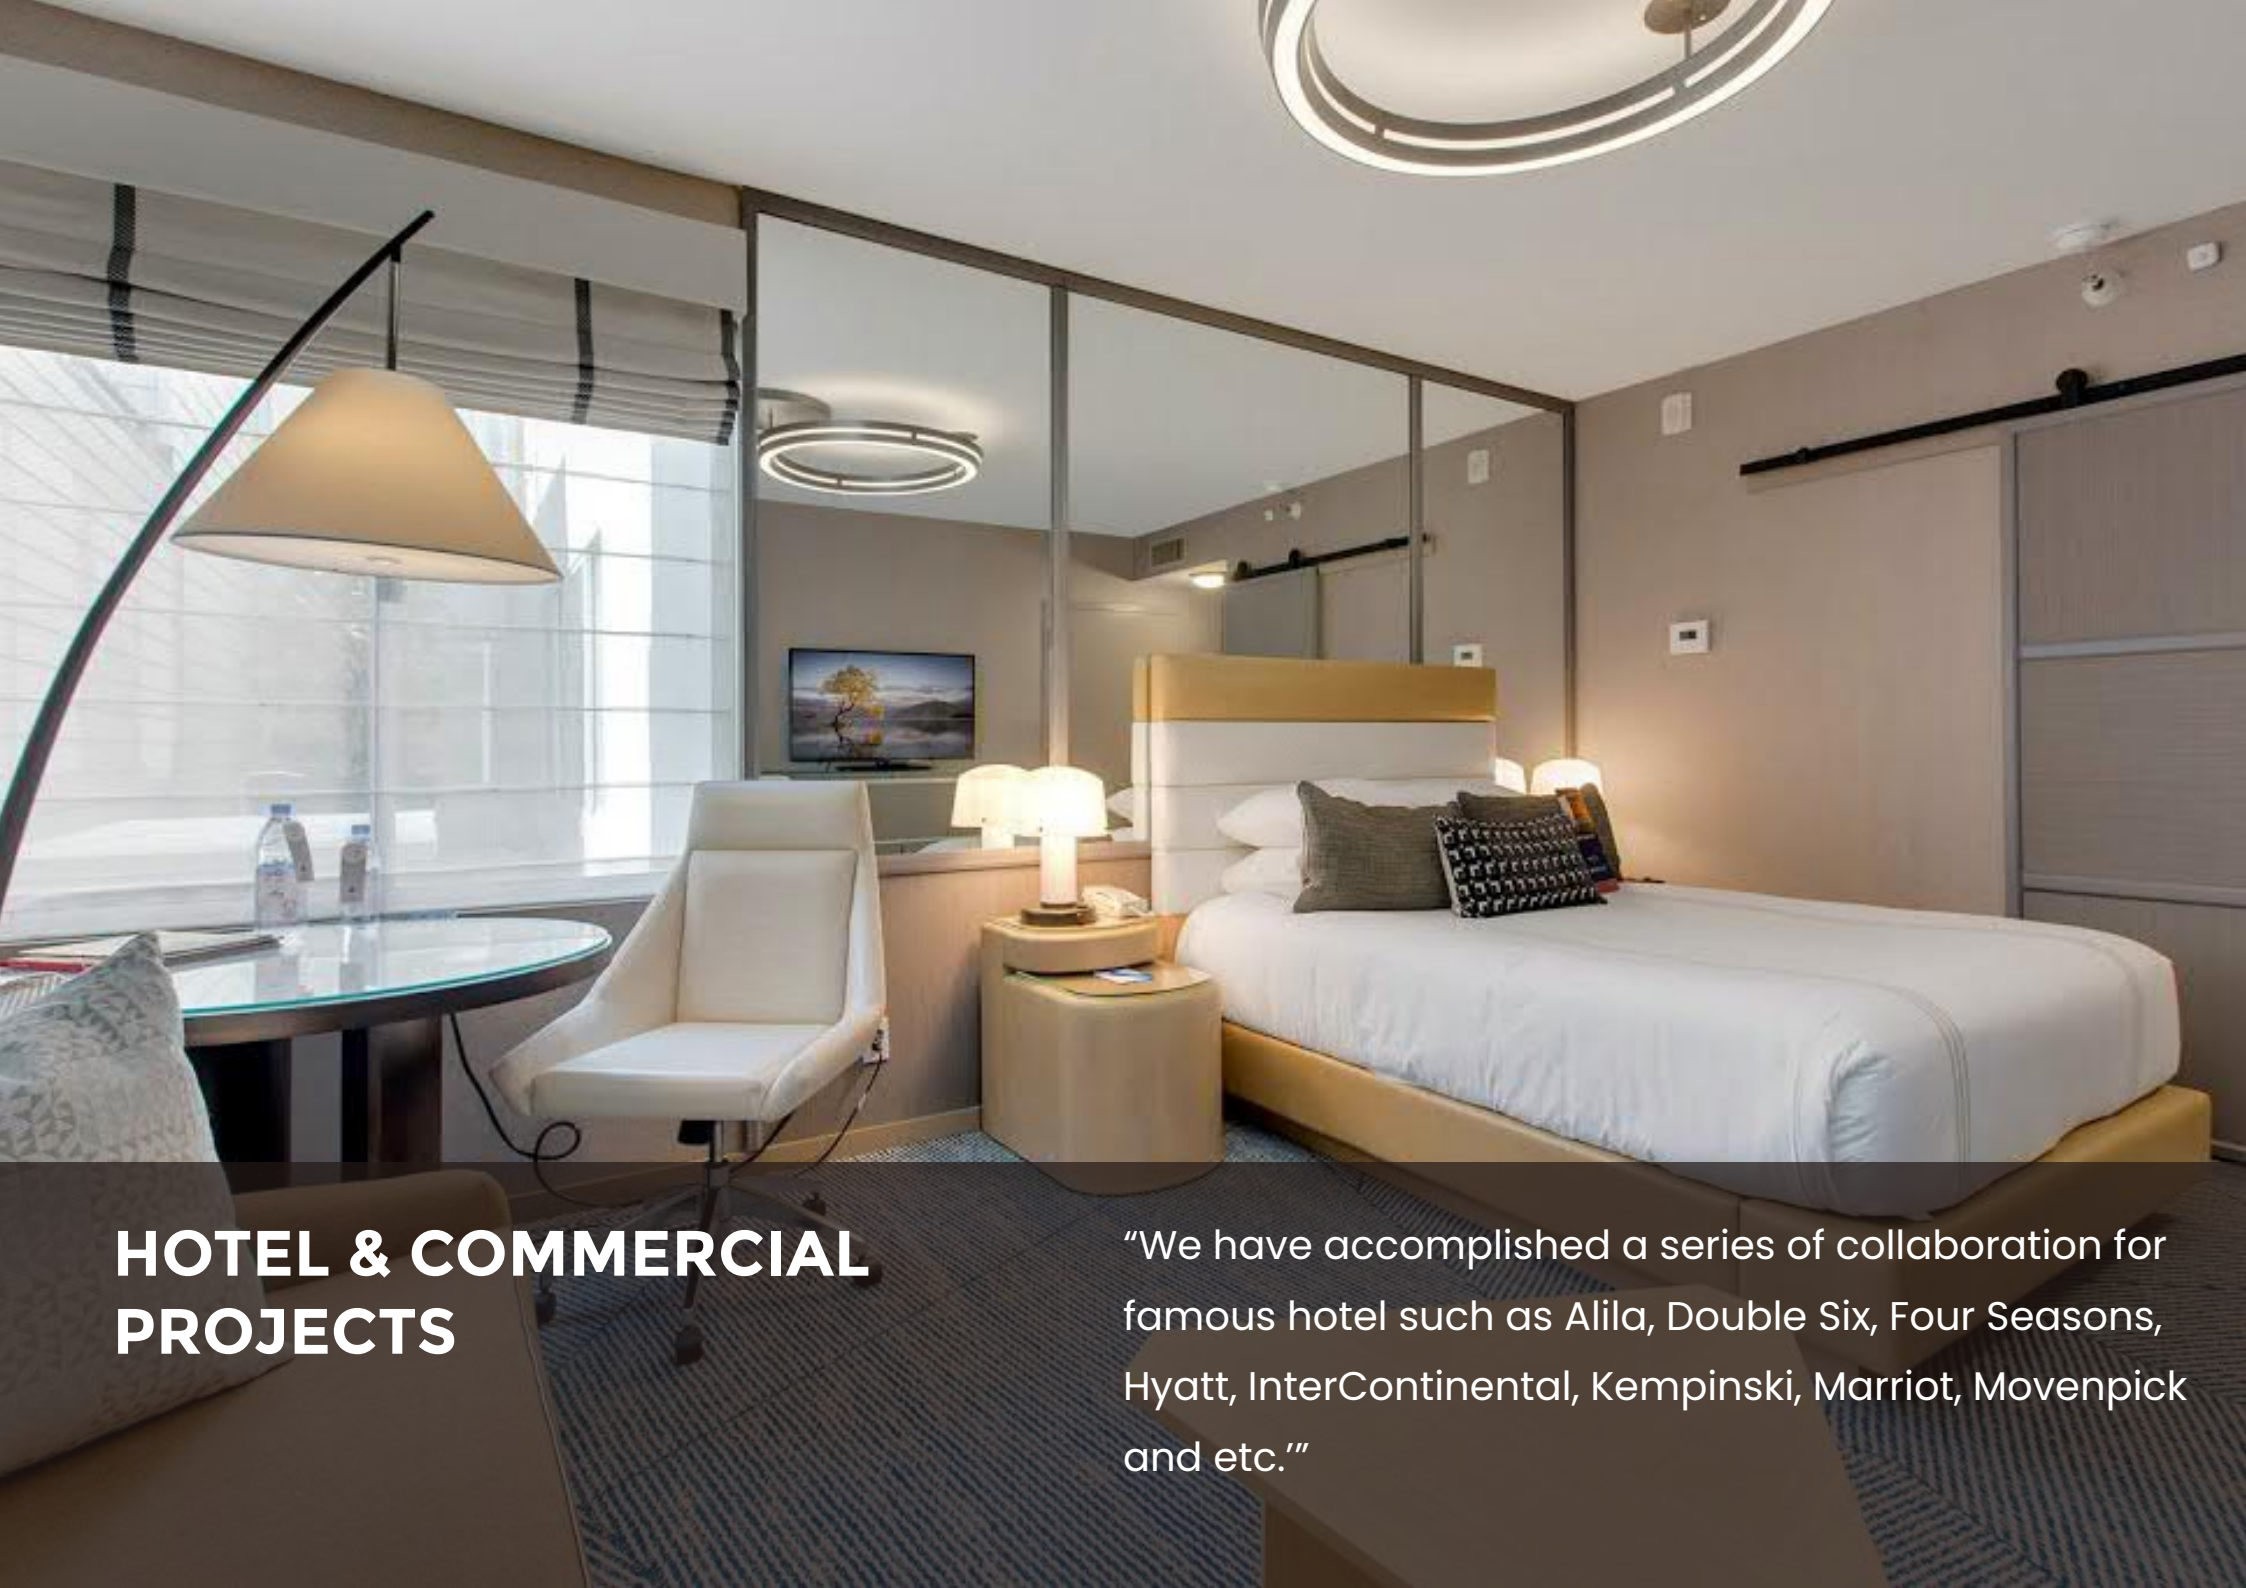

HOTEL & COMMERCIAL PROJECTS

"We have accomplished a series of collaboration for famous hotel such as Alila, Double Six, Four Seasons, Hyatt, InterContinental, Kempinski, Marriot, Movenpick and etc."